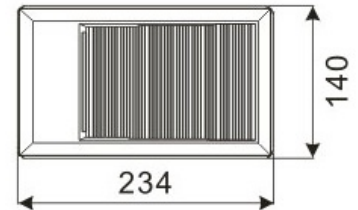

# LED Recessed Lighting – LR-R00139

Model No.	LR-R00139
LED Type	5mm
LED Q'TY.	18
Beam Angle	-
Minimum luminous flux(lm)	90
Voltage	120-240V
LED Watt	1.5W
Environmental Temperature	- 20°C~60°C
Environmental Humidity	0%-95%
Safety Class	II
Safety Type	IP65
Material	Aluminium
Driver	Included